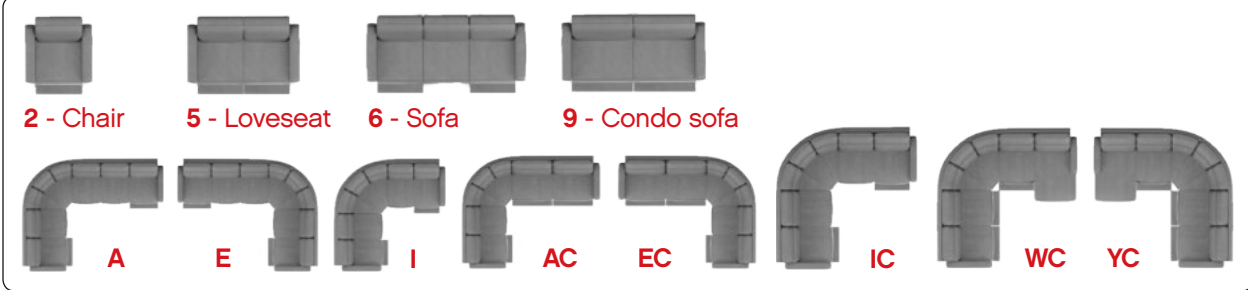

The art of options by elran

7000 series

Pick an arm

Pick a seat

Pick a back

Configuration

Create your model

Proudly made in North America

*Optional round or square corner available

LHF	Loveseat 1 recliner 23" seat width	Sofa 1 recliner 23" seat width	Loveseat 1 recliner 23" seat width	Loveseat 1 recliner 23" seat width	Wide sofa 2 recliners 32.5" seat width	Wide sofa 1 recliner 32.5" seat width	Wide sofa 2 recliners 32.5" seat width	Wide reclining chaise 1 recliner 32.5" seat width
CENTER	Round or square corner wedge	Round or square corner wedge	Round or square corner wedge	Round or square corner wedge	Round or square corner wedge	Round or square corner wedge	Round or square corner wedge	Round or square corner wedge
RHF	Sofa 1 recliner 23" seat width	Loveseat 1 recliner 23" seat width	Loveseat 1 recliner 23" seat width	Wide sofa 2 recliners 32.5" seat width	Loveseat 1 recliner 23" seat width	Wide sofa 1 recliner 32.5" seat width	Wide reclining chaise 1 recliner 32.5" seat width	Wide sofa 2 recliners 32.5" seat width

ADDITIONAL OPTIONS

CHAIR (2)
H 38.5", 41" or 42.5"
D 37" or 38.5"
W 34", 35" or 38"

LOVESEAT (5)
H 38.5", 41" or 42.5"
D 37" or 38.5"
W 57", 58" or 61"

SOFA (6)
H 38.5", 41" or 42.5"
D 37" or 38.5"
W 80", 81" or 84"

**SOFA CONDO
(WIDE) (9)**
H 38.5", 41" or 42.5"
D 37" or 38.5"
W 77", 78" or 81"

**WIDE CLEOPATRA SOFA
(W6C - RHF or Y6C - LHF)**
H 38.5", 41" or 42.5"
D 37" or 38.5"
W 109.5", 110.5" or 113.5"

LHF = Left Hand Facing
RHF = Right Hand Facing
H = Height
D = Depth
W = Width