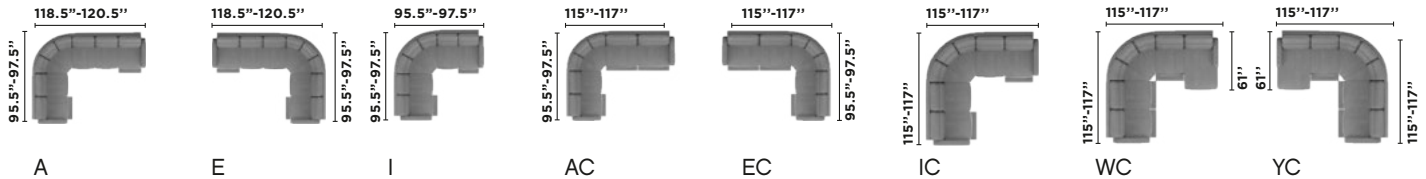

THE ART OF OPTIONS - 7000 SERIES

Power recliners with power reclining headrests. Manual option available.

Model 7000		+	+	+	=	
Options	Configuration #	Arm #	Seat #	Back #	Model #	Mechanism

SAMPLE CONFIGURATIONS

*Optional round or square corner available

LHF	Loveseat 1 recliner 23" seat width	Sofa 1 recliner 23" seat width	Loveseat 1 recliner 23" seat width	Loveseat 1 recliner 23" seat width	Wide sofa 2 recliners 32.5" seat width	Wide sofa 1 recliner 32.5" seat width	Wide sofa 2 recliners 32.5" seat width	Wide reclining chaise 1 recliner 32.5" seat width
CENTER	Round or square corner wedge	Round or square corner wedge	Round or square corner wedge	Round or square corner wedge	Round or square corner wedge	Round or square corner wedge	Round or square corner wedge	Round or square corner wedge
RHF	Sofa 1 recliner 23" seat width	Loveseat 1 recliner 23" seat width	Loveseat 1 recliner 23" seat width	Wide sofa 2 recliners 32.5" seat width	Loveseat 1 recliner 23" seat width	Wide sofa 1 recliner 32.5" seat width	Wide reclining chaise 1 recliner 32.5" seat width	Wide sofa 2 recliners 32.5" seat width

ADDITIONAL OPTIONS

CHAIR (2)
H 38.5", 41" or 42.5"
D 37" or 38.5"
W 34", 35" or 38"

LOVESEAT (5)
H 38.5", 41" or 42.5"
D 37" or 38.5"
W 57", 58" or 61"

SOFA (6)
H 38.5", 41" or 42.5"
D 37" or 38.5"
W 80", 81" or 84"

**SOFA CONDO
(WIDE) (9)**
H 38.5", 41" or 42.5"
D 37" or 38.5"
W 77", 78" or 81"

**WIDE CLEOPATRA SOFA
(W6C - RHF or Y6C - LHF)**
H 38.5", 41" or 42.5"
D 37" or 38.5"
W 109.5", 110.5" or 113.5"

LHF = Left Hand Facing
RHF = Right Hand Facing
H = Height
D = Depth
W = Width