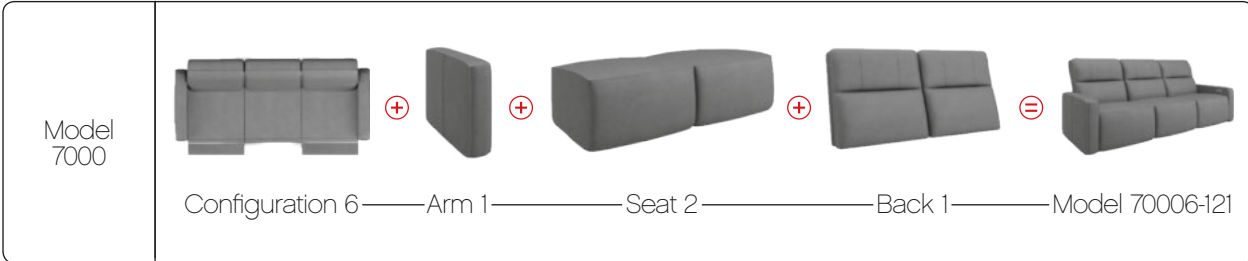

The art of options by elran

7000 series

Pick an arm

Pick a seat

Pick a back

Configuration

Create your model

Proudly made in North America

THE ART OF OPTIONS - 7000 SERIES

Power recliners with power reclining headrests. Manual option available.

Model 7000		+	+	+	=	
Options	Configuration #	Arm #	Seat #	Back #	Model #	Mechanism

SAMPLE CONFIGURATIONS

*Optional round or square corner available

LHF	Loveseat 1 recliner 23" seat width	Sofa 1 recliner 23" seat width	Loveseat 1 recliner 23" seat width	Loveseat 1 recliner 23" seat width	Wide sofa 2 recliners 32.5" seat width	Wide sofa 1 recliner 32.5" seat width	Wide sofa 2 recliners 32.5" seat width	Wide reclining chaise 1 recliner 32.5" seat width
CENTER	Round or square corner wedge	Round or square corner wedge	Round or square corner wedge	Round or square corner wedge	Round or square corner wedge	Round or square corner wedge	Round or square corner wedge	Round or square corner wedge
RHF	Sofa 1 recliner 23" seat width	Loveseat 1 recliner 23" seat width	Loveseat 1 recliner 23" seat width	Wide sofa 2 recliners 32.5" seat width	Loveseat 1 recliner 23" seat width	Wide sofa 1 recliner 32.5" seat width	Wide reclining chaise 1 recliner 32.5" seat width	Wide sofa 2 recliners 32.5" seat width