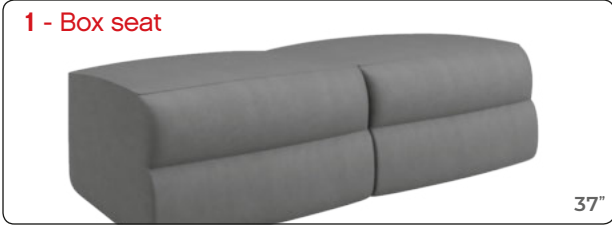

The art of options by elran

7000 series

Pick an arm

Pick a seat

Pick a back

Configuration

Create your model

Proudly made in North America